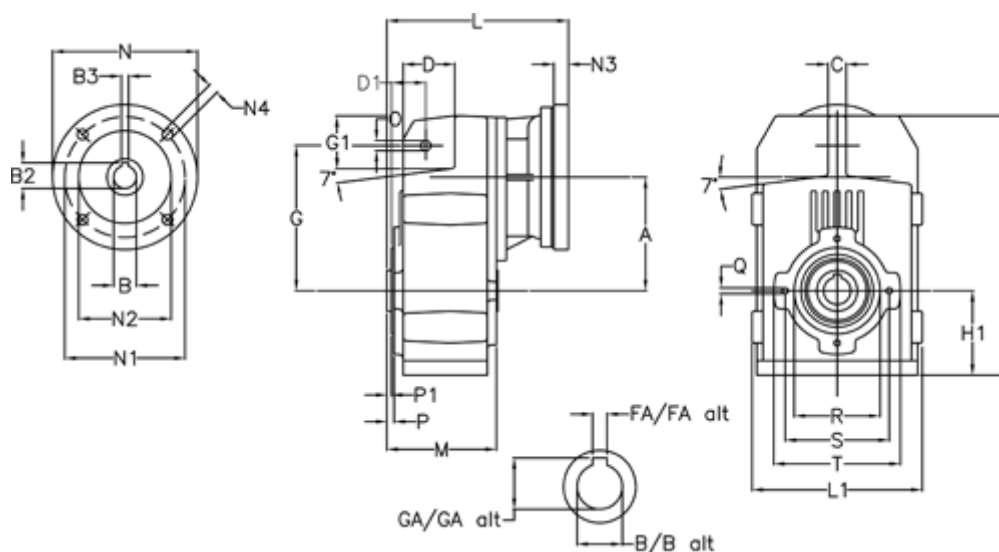

Article number: 29560393823220

Description: Shaft mounted gear  
A314H35-938,2-P63B5

## Measures

A = 150.50	FA = 10	M = 125.0	Q = M10x17
B = 35	G = 170	N = 140	R = 110
B1 = 11	G1 = 84.0	N1 = 115	S = 130
B2 = 12.8	GA = 38.3	N2 = 95	T = 150
B3 = 4	H = 326.0	N4 = M8x19	
C = 20	H1 = 102.0	O = 13	
D = 68.0	L = 283.0	P = 6.5	
D1 = 54.0	L1 = 210	P1 = 3.5	